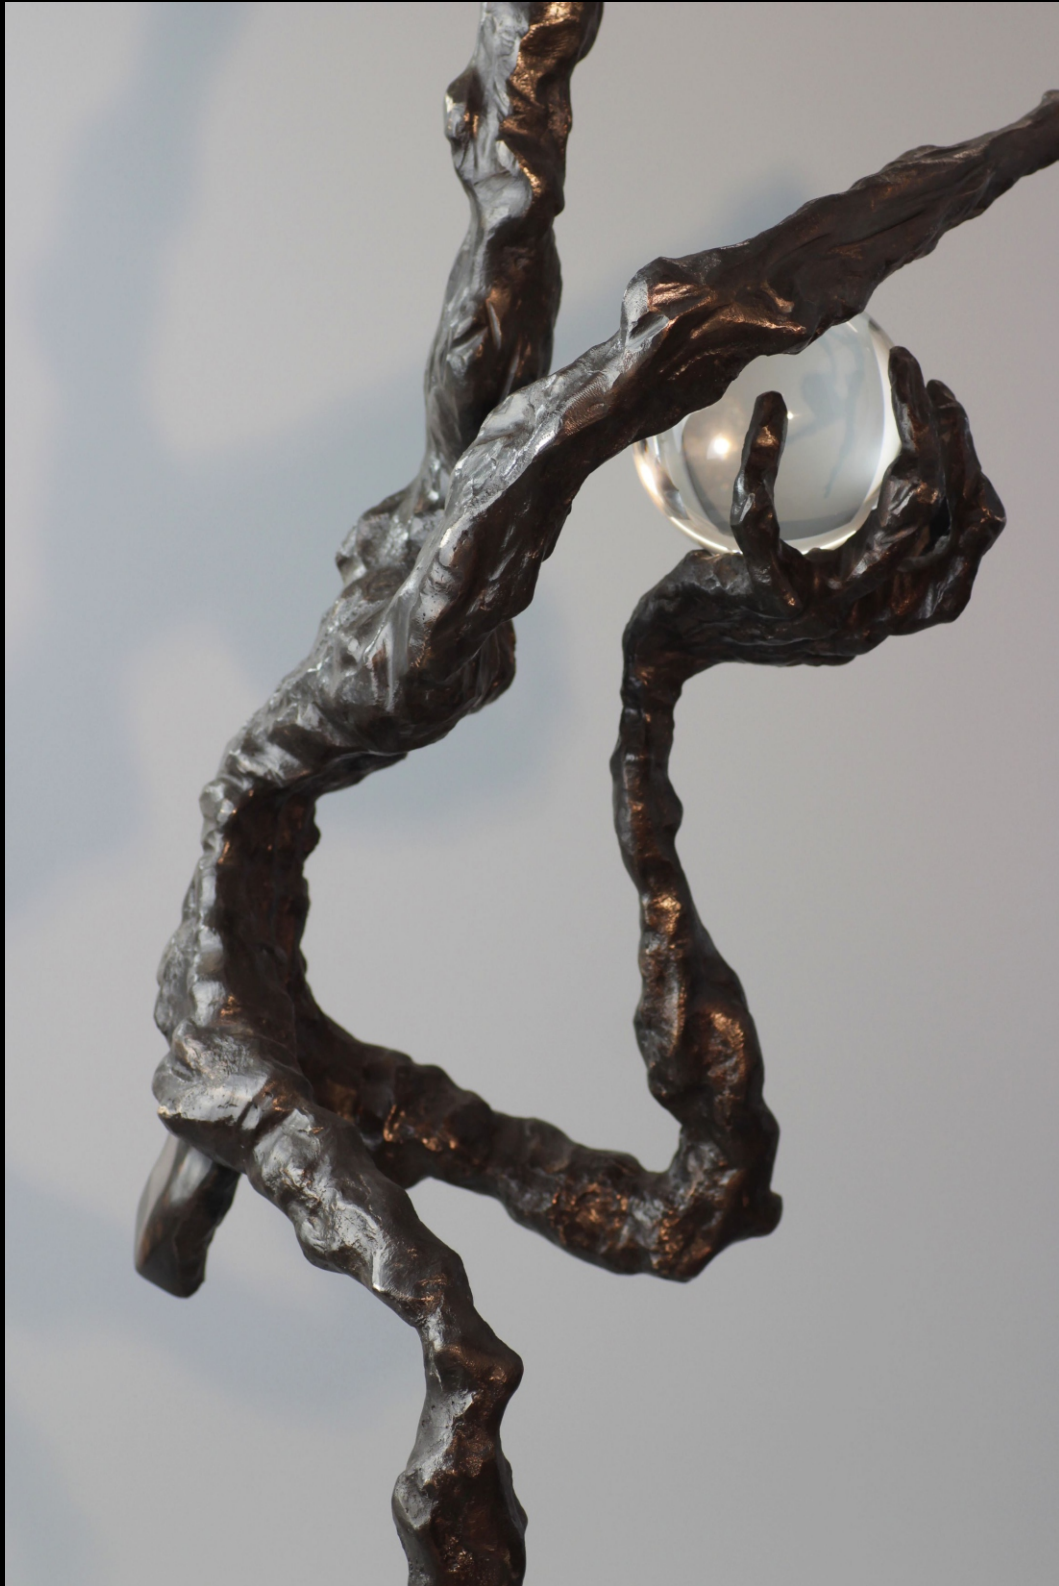

Bonum Latebat

2021
bronze, glass
dimensions : 96 x 22 x 43 cm
weight : 28 kg
base: marble
edition : 4